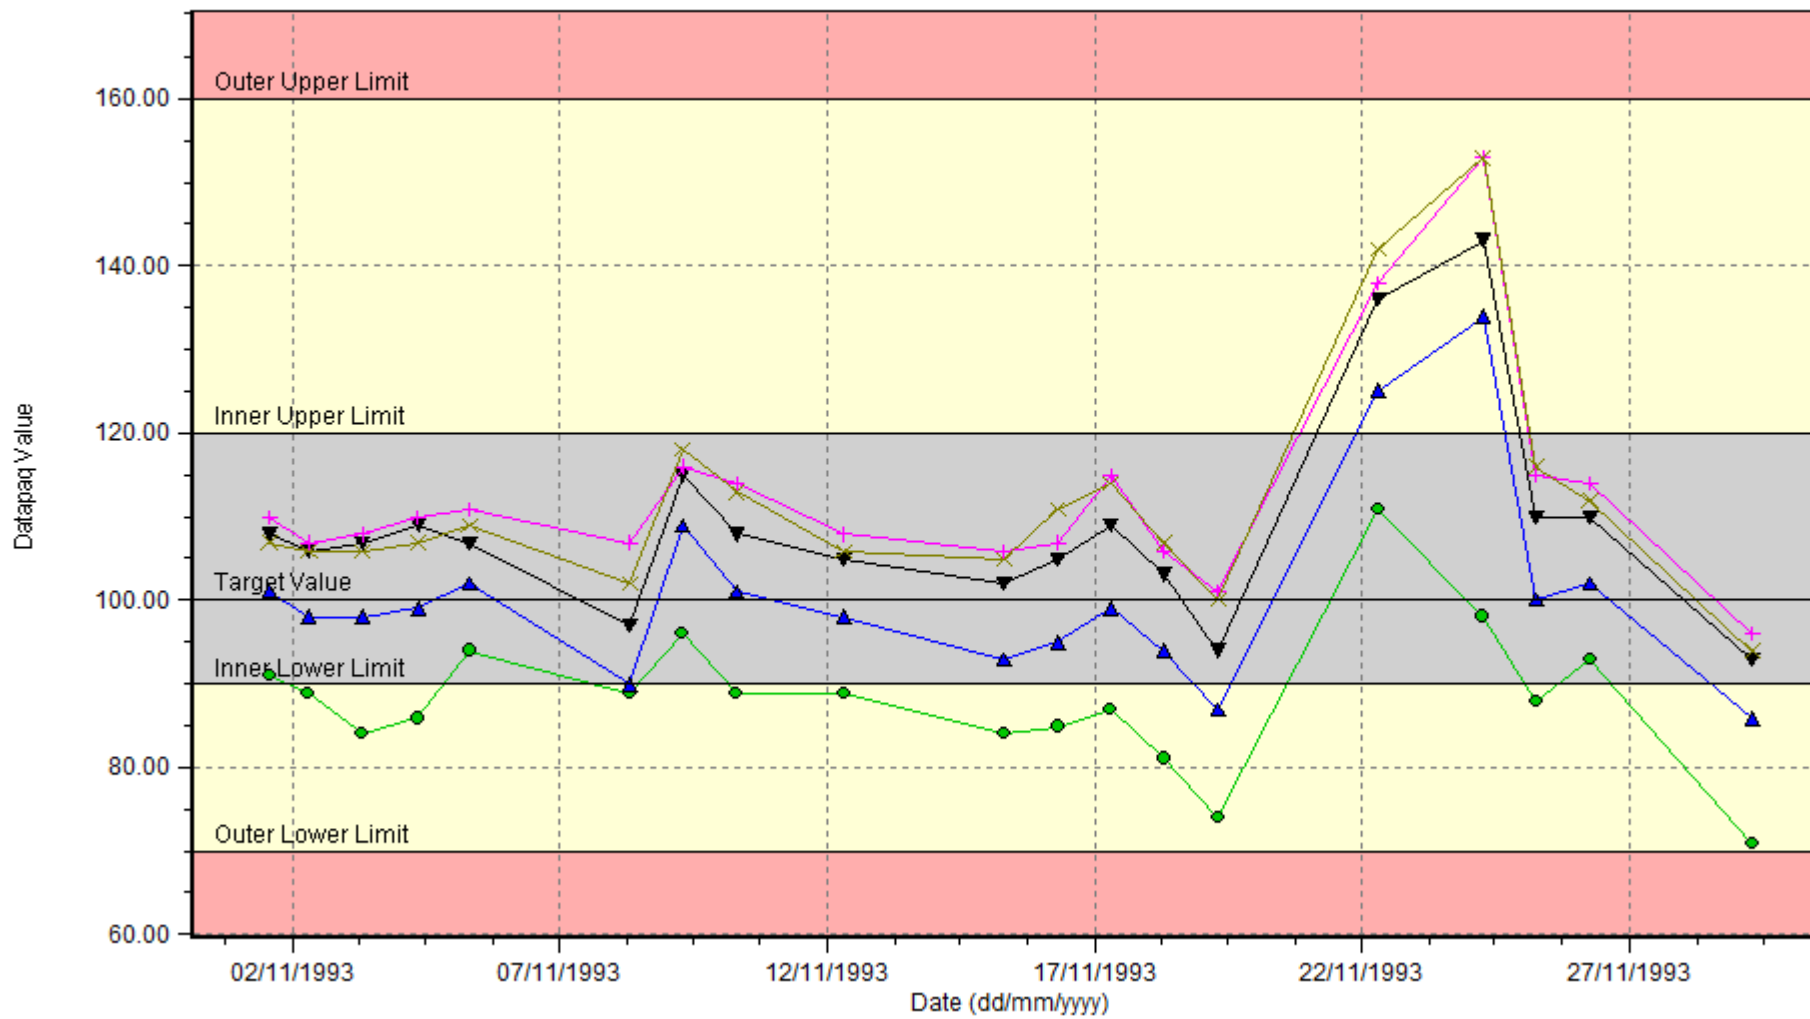

SPC: Datapaq Value (Low 12:00.00 at 190.0°C, Mid 10:00.00 at 200.0°C, High 09:00.00 at 210.0°C) [Full Zoom]

●	#2
▲	#3
▼	#4
+	#5
×	#6

Probe	Maximum	Minimum	Mean	Standard Deviation	Cp		Cpk		Pp		Ppk		Within Spec.
					Per Probe	Overall	Per Probe	Overall	Per Probe	Overall	Per Probe	Overall	
#2 (°C)	111	71	88	8.64	2.11	1.40	0.86	1.07	1.74	1.01	0.71	0.77	X
#3 (°C)	134	86	101	11.68	1.78		1.21		1.28		0.87		X
#4 (°C)	143	93	109	12.21	1.80		1.55		1.23		1.06		X
#5 (°C)	153	96	113	12.81	1.88		1.79		1.17		1.11		X
#6 (°C)	153	94	112	13.84	1.74		1.62		1.08		1.01		X